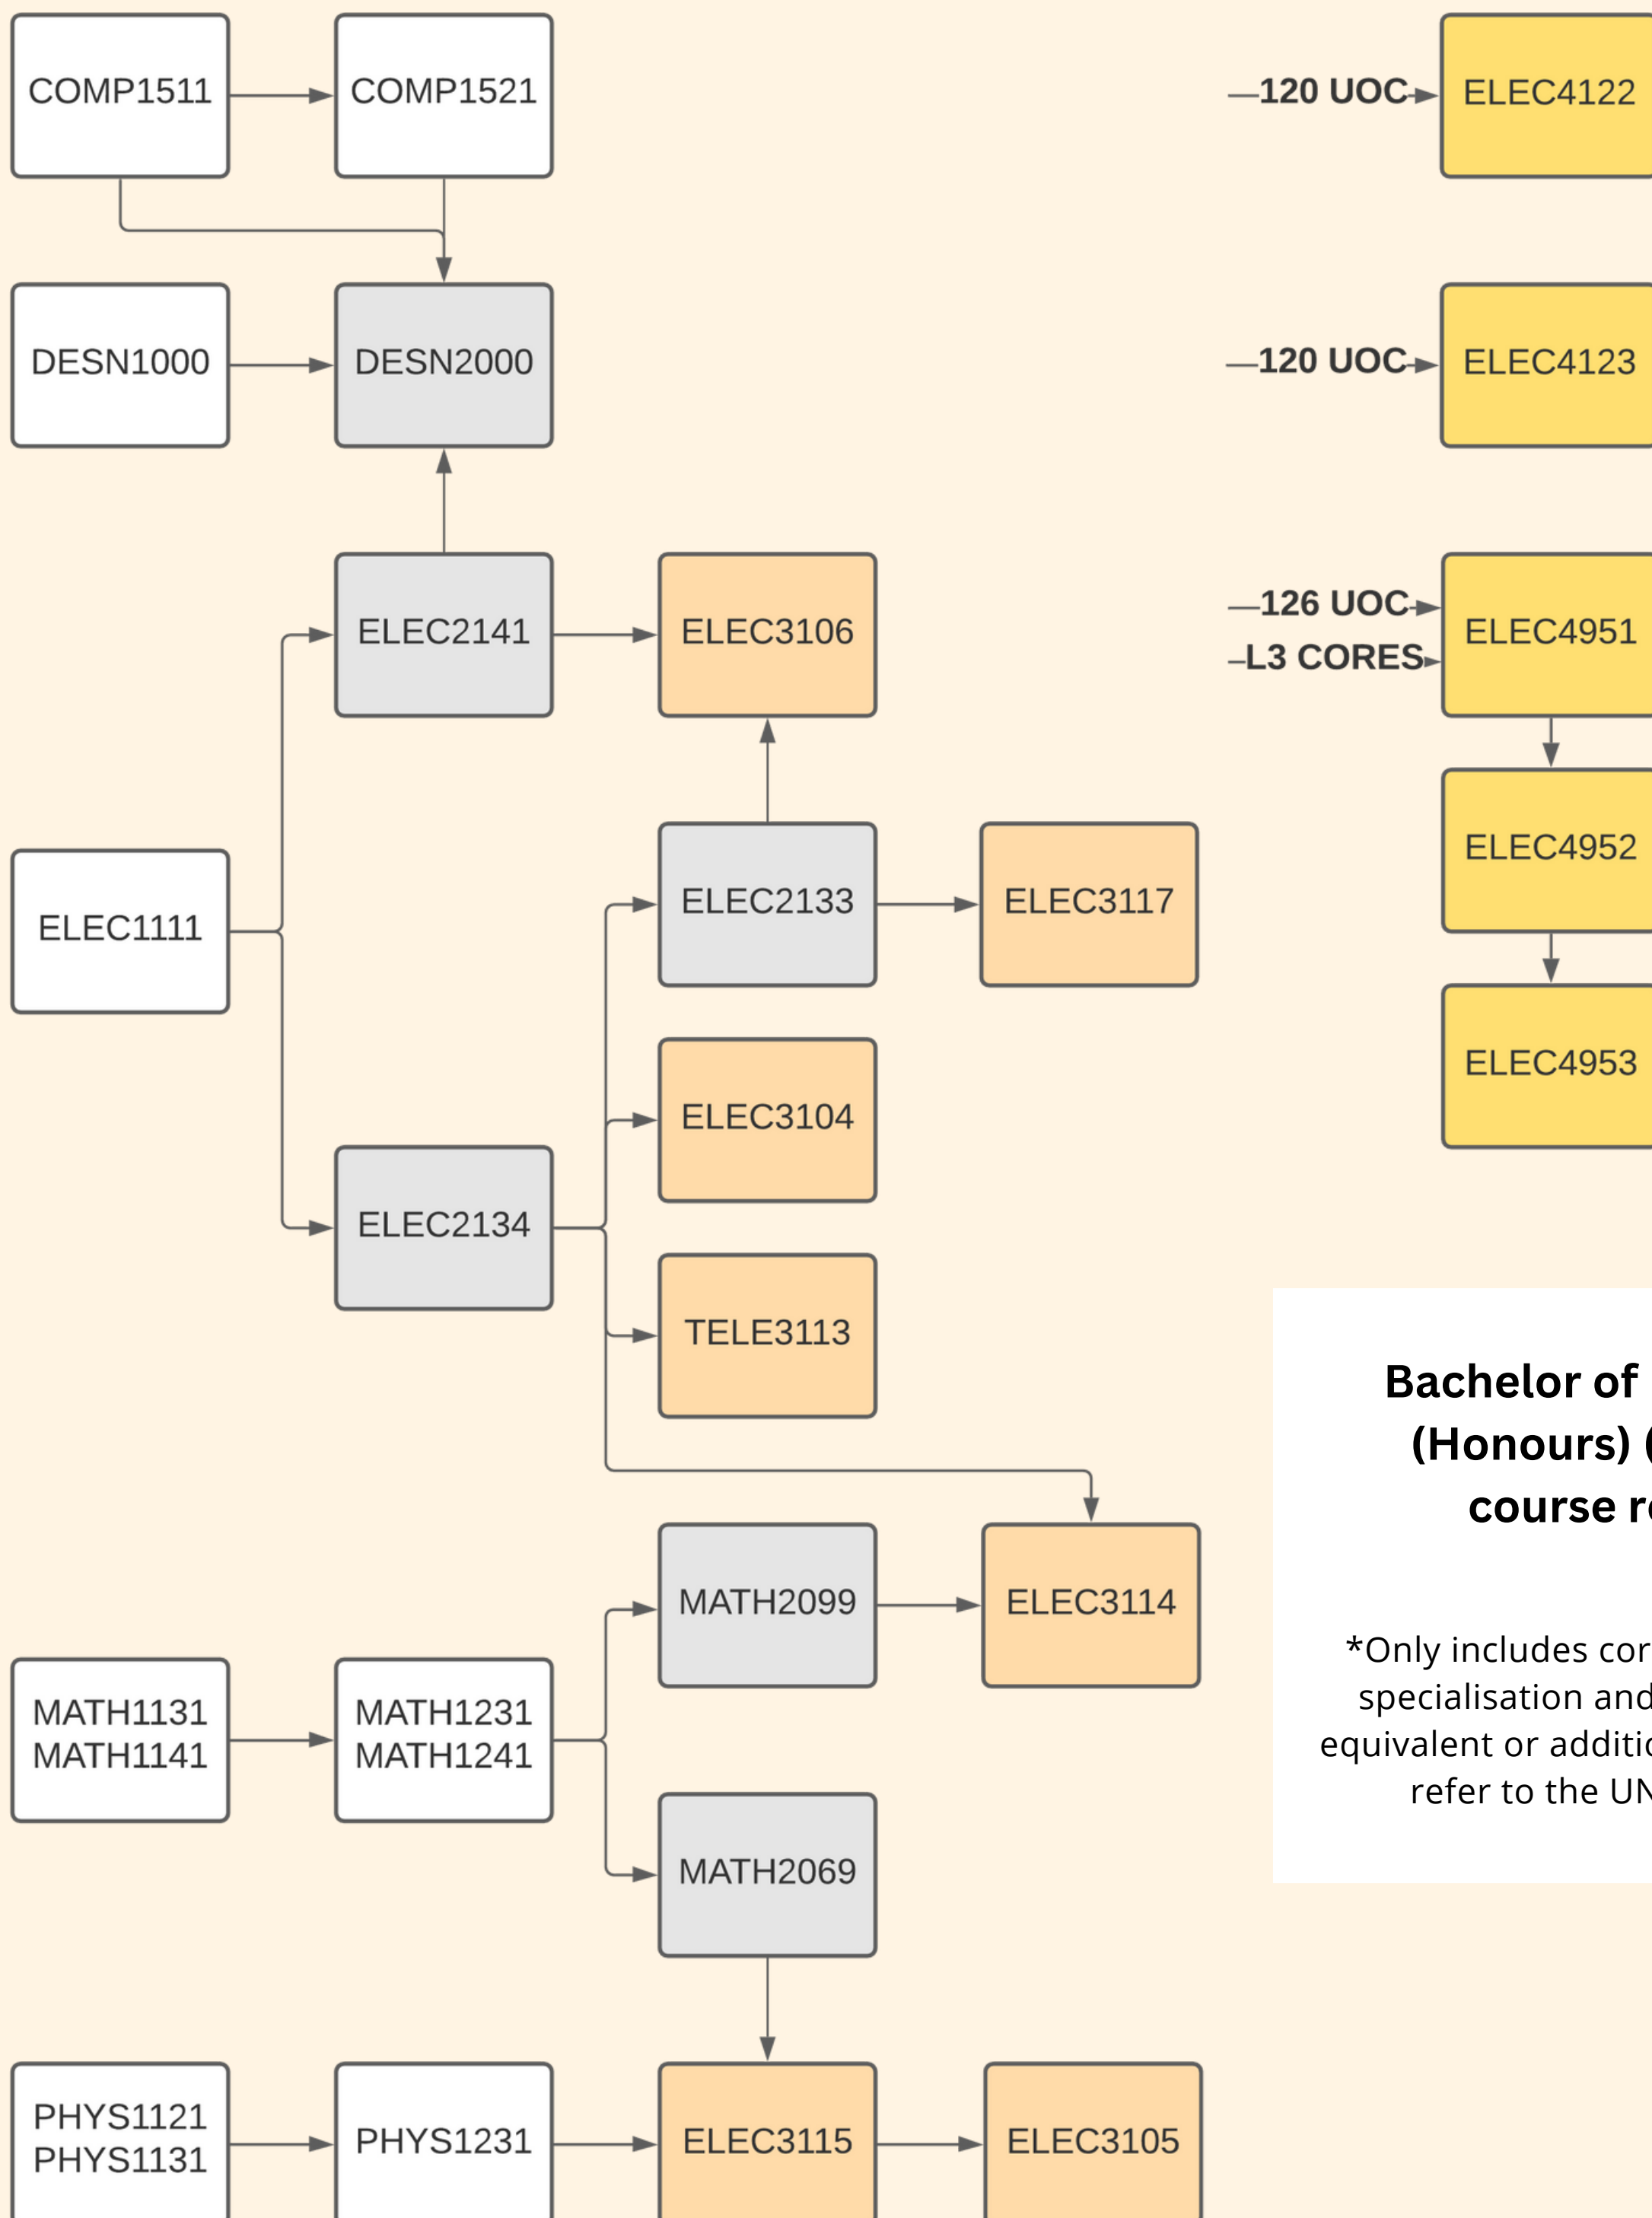

# ELEC CHEAT SHEET

www.elsoc.net

## ELSOC

How do I become a part of ELSOC?

- T3 | Director recruitment
- T2 | Subcommittee recruitment

## TIPS

- Draw digitally
- No need for textbooks
- Join ELSOC
- ELSOC crash courses, drive, wiki

Degree Comparison	Elec	Double	BE ME
Degree length	4 years	4+ years	5 years
Total minimum UoC	192	240 - 312	240
General ed	12	N/A	N/A
Breadth	6	N/A	N/A
Discipline	12	N/A	54
Free	N/A	Varies*	12
Broadening Discipline	N/A	N/A	36
Optional minor	24	Varies*	N/A
<b>Differing core courses</b>			
COMP1521	✓	✓	✗
ELEC2141	L2	L2	L1
ELEC2117	✗	✗	✓
ELEC3106	✓	✓	✗
TELE3113	✓	✓	✗
ELEC9451 ELEC9452 ELEC9453	✗	✗	✓